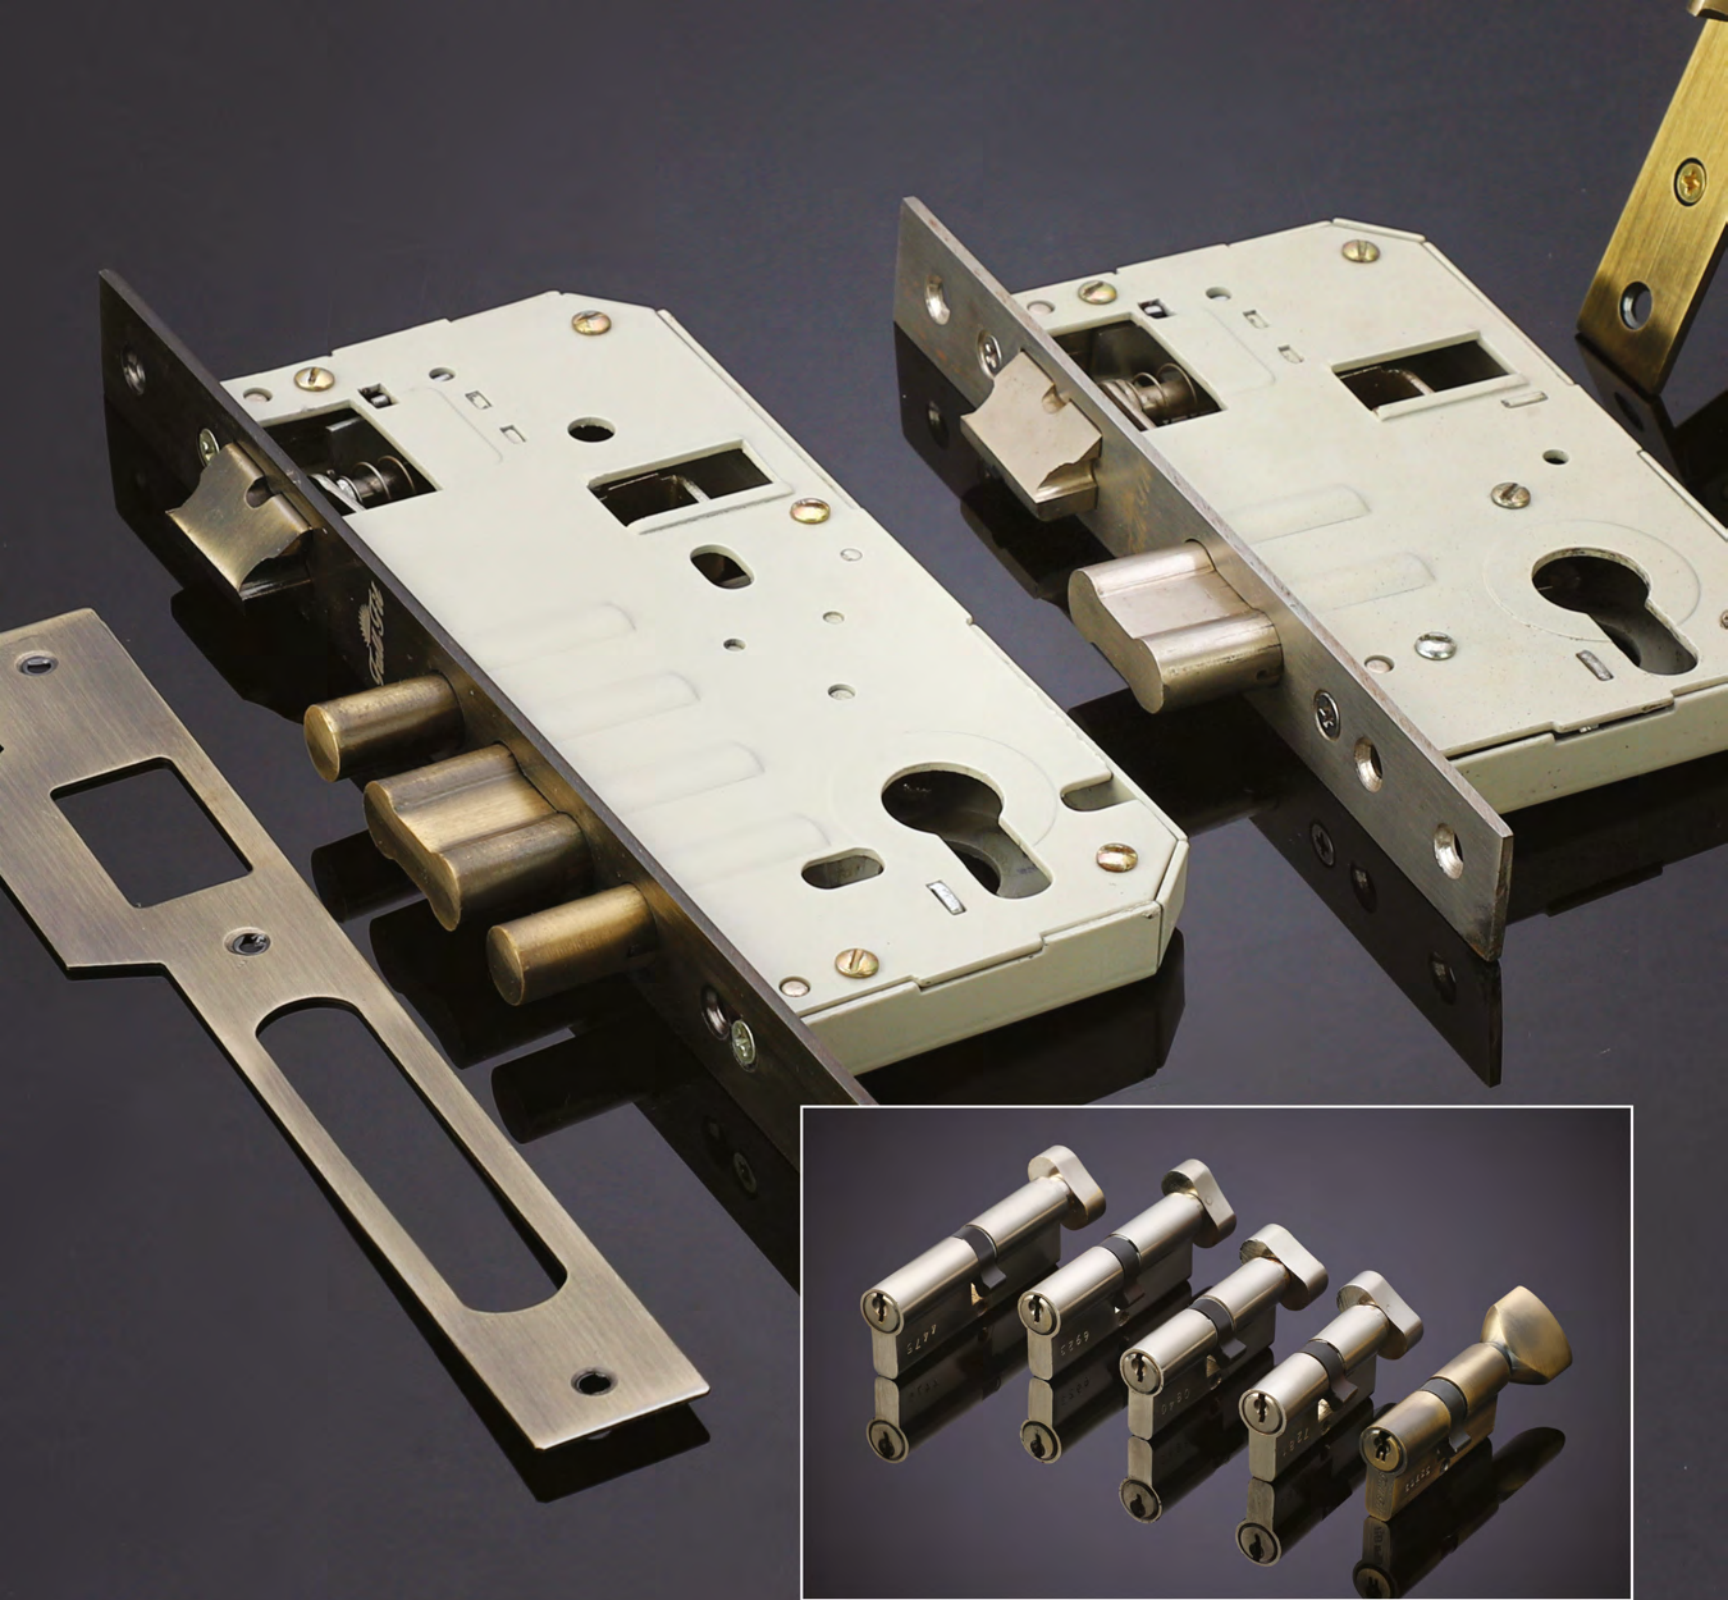

Full Fit

Product Catalogue

square

Mortise Handle on Plate
Plate Length : 270 mm

Mortise Handle on Plate
Plate Length : 200 mm

Mortise Handle on Rose

SQUARE

Material : Brass

Mortise Handle on Rose

Side View

round

EXCLUSIVE

Full Fit

ROUND

Material : Brass

Mortise Handle on Rose

CHALLENGE

Material : Iron

Door Lock

Finish: S.S.

Finish: Antique

EXCLUSIVE

Full Fit

Finish: S.S.

BHEEM

Material : Iron

Door Lock

Finish: Antique

EXCLUSIVE

Full Fit

ML-01
Mortice Lock
Large

ML-02
Mortice Lock
Small