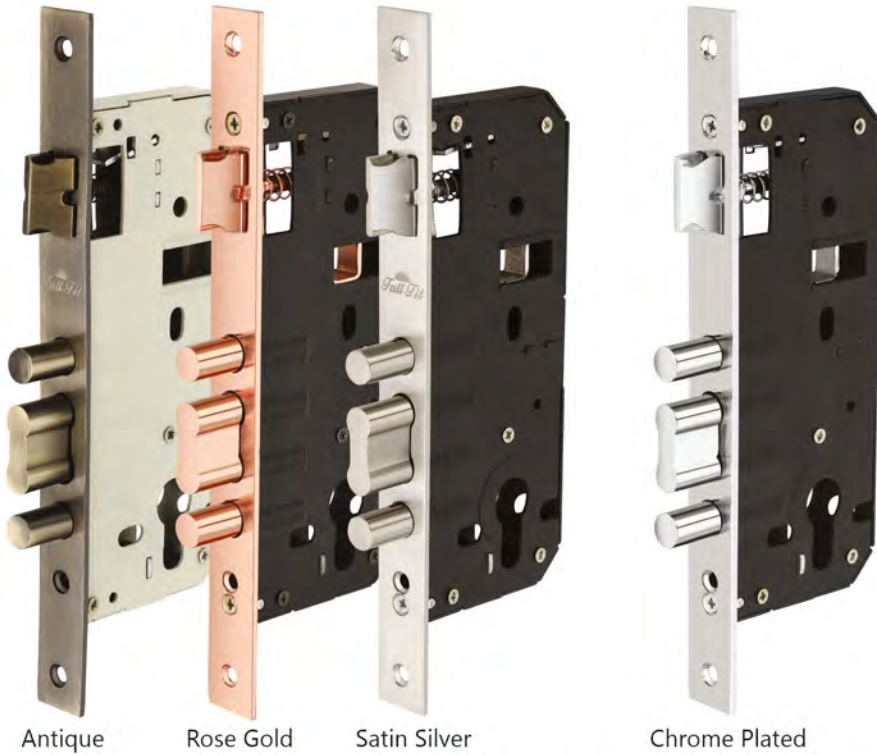

Mortise Handle on Rose

Side View

round

EXCLUSIVE

Full Fit

ROUND

Material : Brass

Mortise Handle on Rose

CHALLENGE

Material : Iron

Door Lock

Finish: S.S.

Finish: Antique

EXCLUSIVE

Full Fit

Finish: S.S.

BHEEM

Material : Iron

Door Lock

Finish: Antique

EXCLUSIVE

Full Fit

ML-01
Mortice Lock
Large

ML-02
Mortice Lock
Small

RAFFALE
Drawer Locks

Full Fit