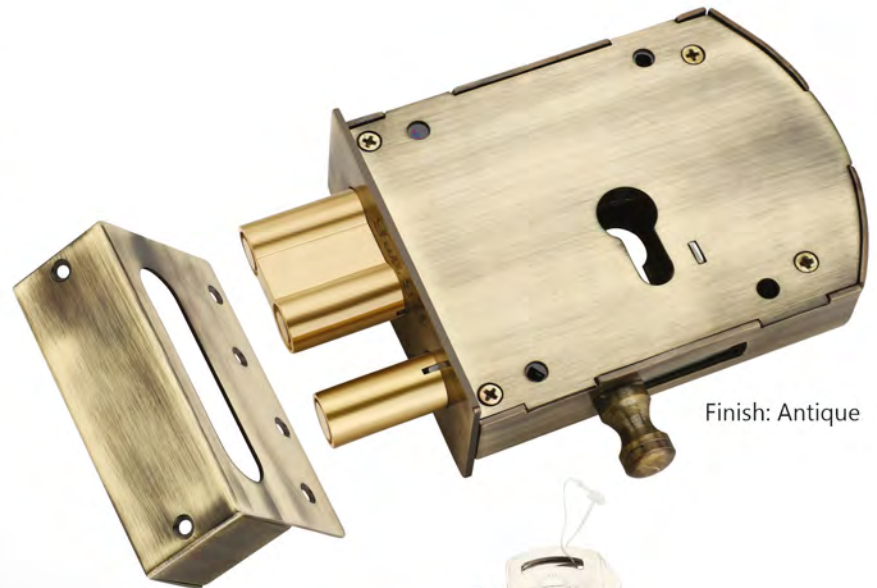

Mortise Handle on Rose

Side View

round

EXCLUSIVE

Full Fit

ROUND

Material : Brass

Mortise Handle on Rose

Side View

Rose Plate

Silver Black

Satin Silver

Chrome Plated

Antique

EXCLUSIVE

Full Fit

CHALLENGE

Material : Iron

Door Lock

Finish: S.S.

Finish: Antique

EXCLUSIVE

Full Fit

Finish: S.S.