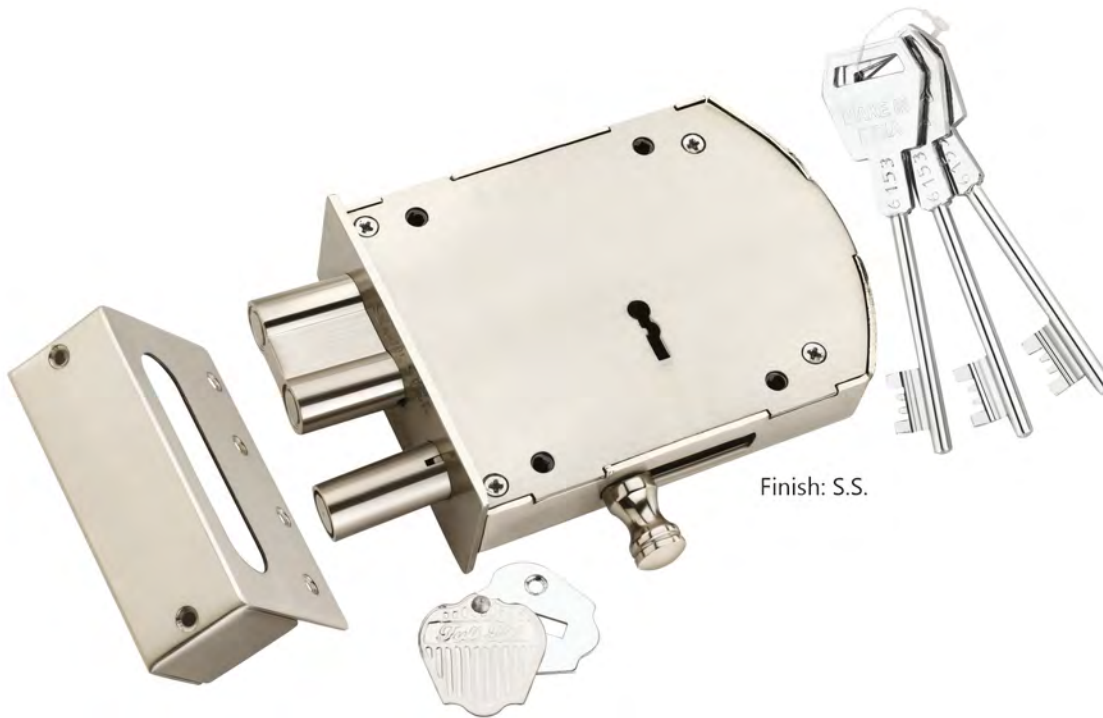

Full Fit

Product Catalogue

square

Mortise Handle on Plate
Plate Length : 270 mm

Mortise Handle on Plate
Plate Length : 200 mm

Mortise Handle on Rose

SQUARE

Material : Brass

Mortise Handle on Rose

Side View

round

EXCLUSIVE

Full Fit

ROUND

Material : Brass

Mortise Handle on Rose

CHALLENGE

Material : Iron

Door Lock

Finish: S.S.

Finish: Antique

EXCLUSIVE

Full Fit

Finish: S.S.

BHEEM

Material : Iron

Door Lock

Finish: Antique

EXCLUSIVE

Full Fit

ML-01
Mortice Lock
Large

ML-02
Mortice Lock
Small