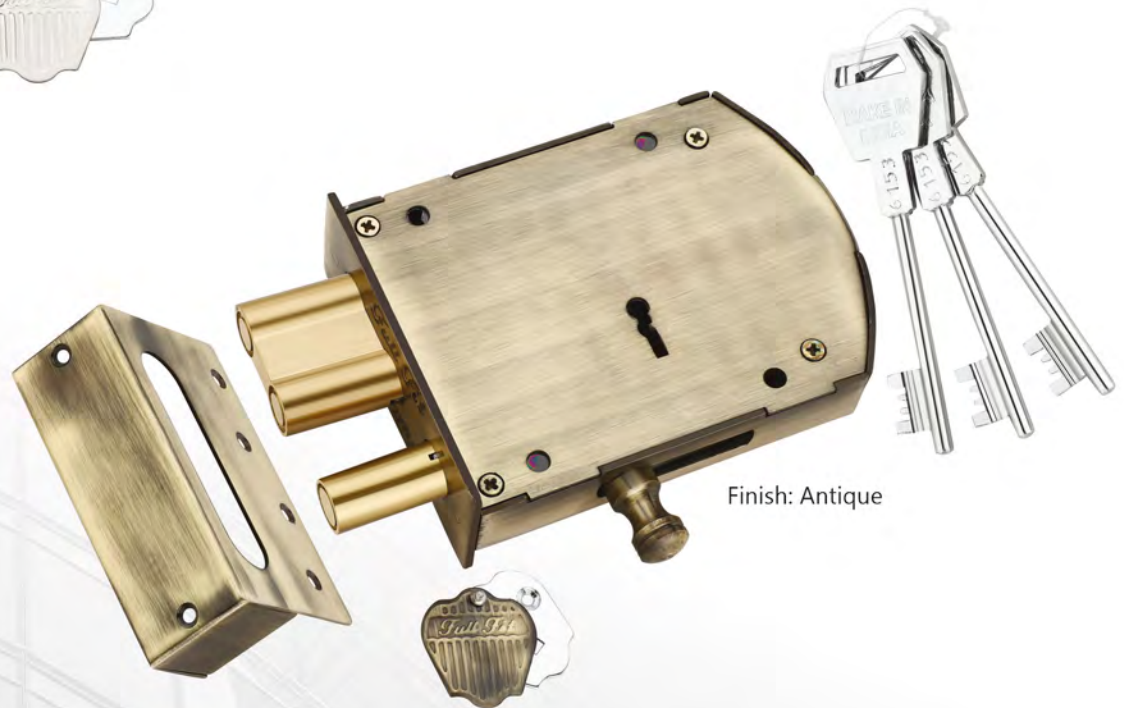

Mortise Handle on Rose

Side View

round

EXCLUSIVE

Full Fit

ROUND

Material : Brass

Mortise Handle on Rose

CHALLENGE

Material : Iron

Door Lock

Finish: S.S.

Finish: Antique

EXCLUSIVE

Full Fit

Finish: S.S.

BHEEM

Material : Iron

Door Lock

Finish: Antique

EXCLUSIVE

Full Fit

ML-01
Mortice Lock
Large

ML-02
Mortice Lock
Small